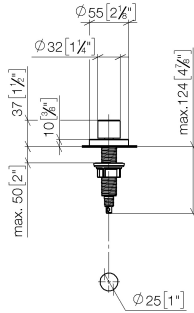

Strainer waste with control handle - Brushed Champagne (22kt Gold)

ELIO

10 710 970

- control for single basin
- including adapter for Bowden cable

Fits ELIO, ENO, MEM, META SQUARE, SYNC, TARA and TARA ULTRA

Fits: ELIO, MEM, TARA, TARA ULTRA, META SQUARE

	Brushed Champagne (22kt Gold)	10 710 970-46
	Chrome	10 710 970-00
	Brushed Platinum	10 710 970-06
	Platinum	10 710 970-08
	Durabross (23kt Gold)	10 710 970-09
	Dark Chrome	10 710 970-19
	Brushed Durabross (23kt Gold)	10 710 970-28
	Matte Black	10 710 970-33
	Champagne (22kt Gold)	10 710 970-47
	Brushed Chrome	10 710 970-93
	Brushed Dark Platinum	10 710 970-99

10 710 970

mm [inches]

10 710 970

Parts for other finishes can be found here: [Chrome](#)

Spare parts list

No.	Item Number	Name	Quantity used	Delivery time
1	09 20 97 030-46	handle	1	60
2	90 12 12 002 00 90	fixing cap	1	2
3	09 27 87 006-46	rosette	1	30
4	90 14 10 043 00 90	seal	1	2
5	09 14 10 042 90	seal	1	2
6	09 29 06 087-46	spindle	1	-
Spare part can no longer be ordered, please order the replacement item				
7	04 30 01 029 00 90	adaptor	1	2
8	09 24 03 175 90	adaptor	1	2
9	09 11 10 073-07	connection	1	30
10	09 11 10 074-07	connection	1	30
11	09 11 10 079-07	connection	1	30
12	09 30 11 087 90	disc	1	2
13	09 23 30 024-07	nut	1	30